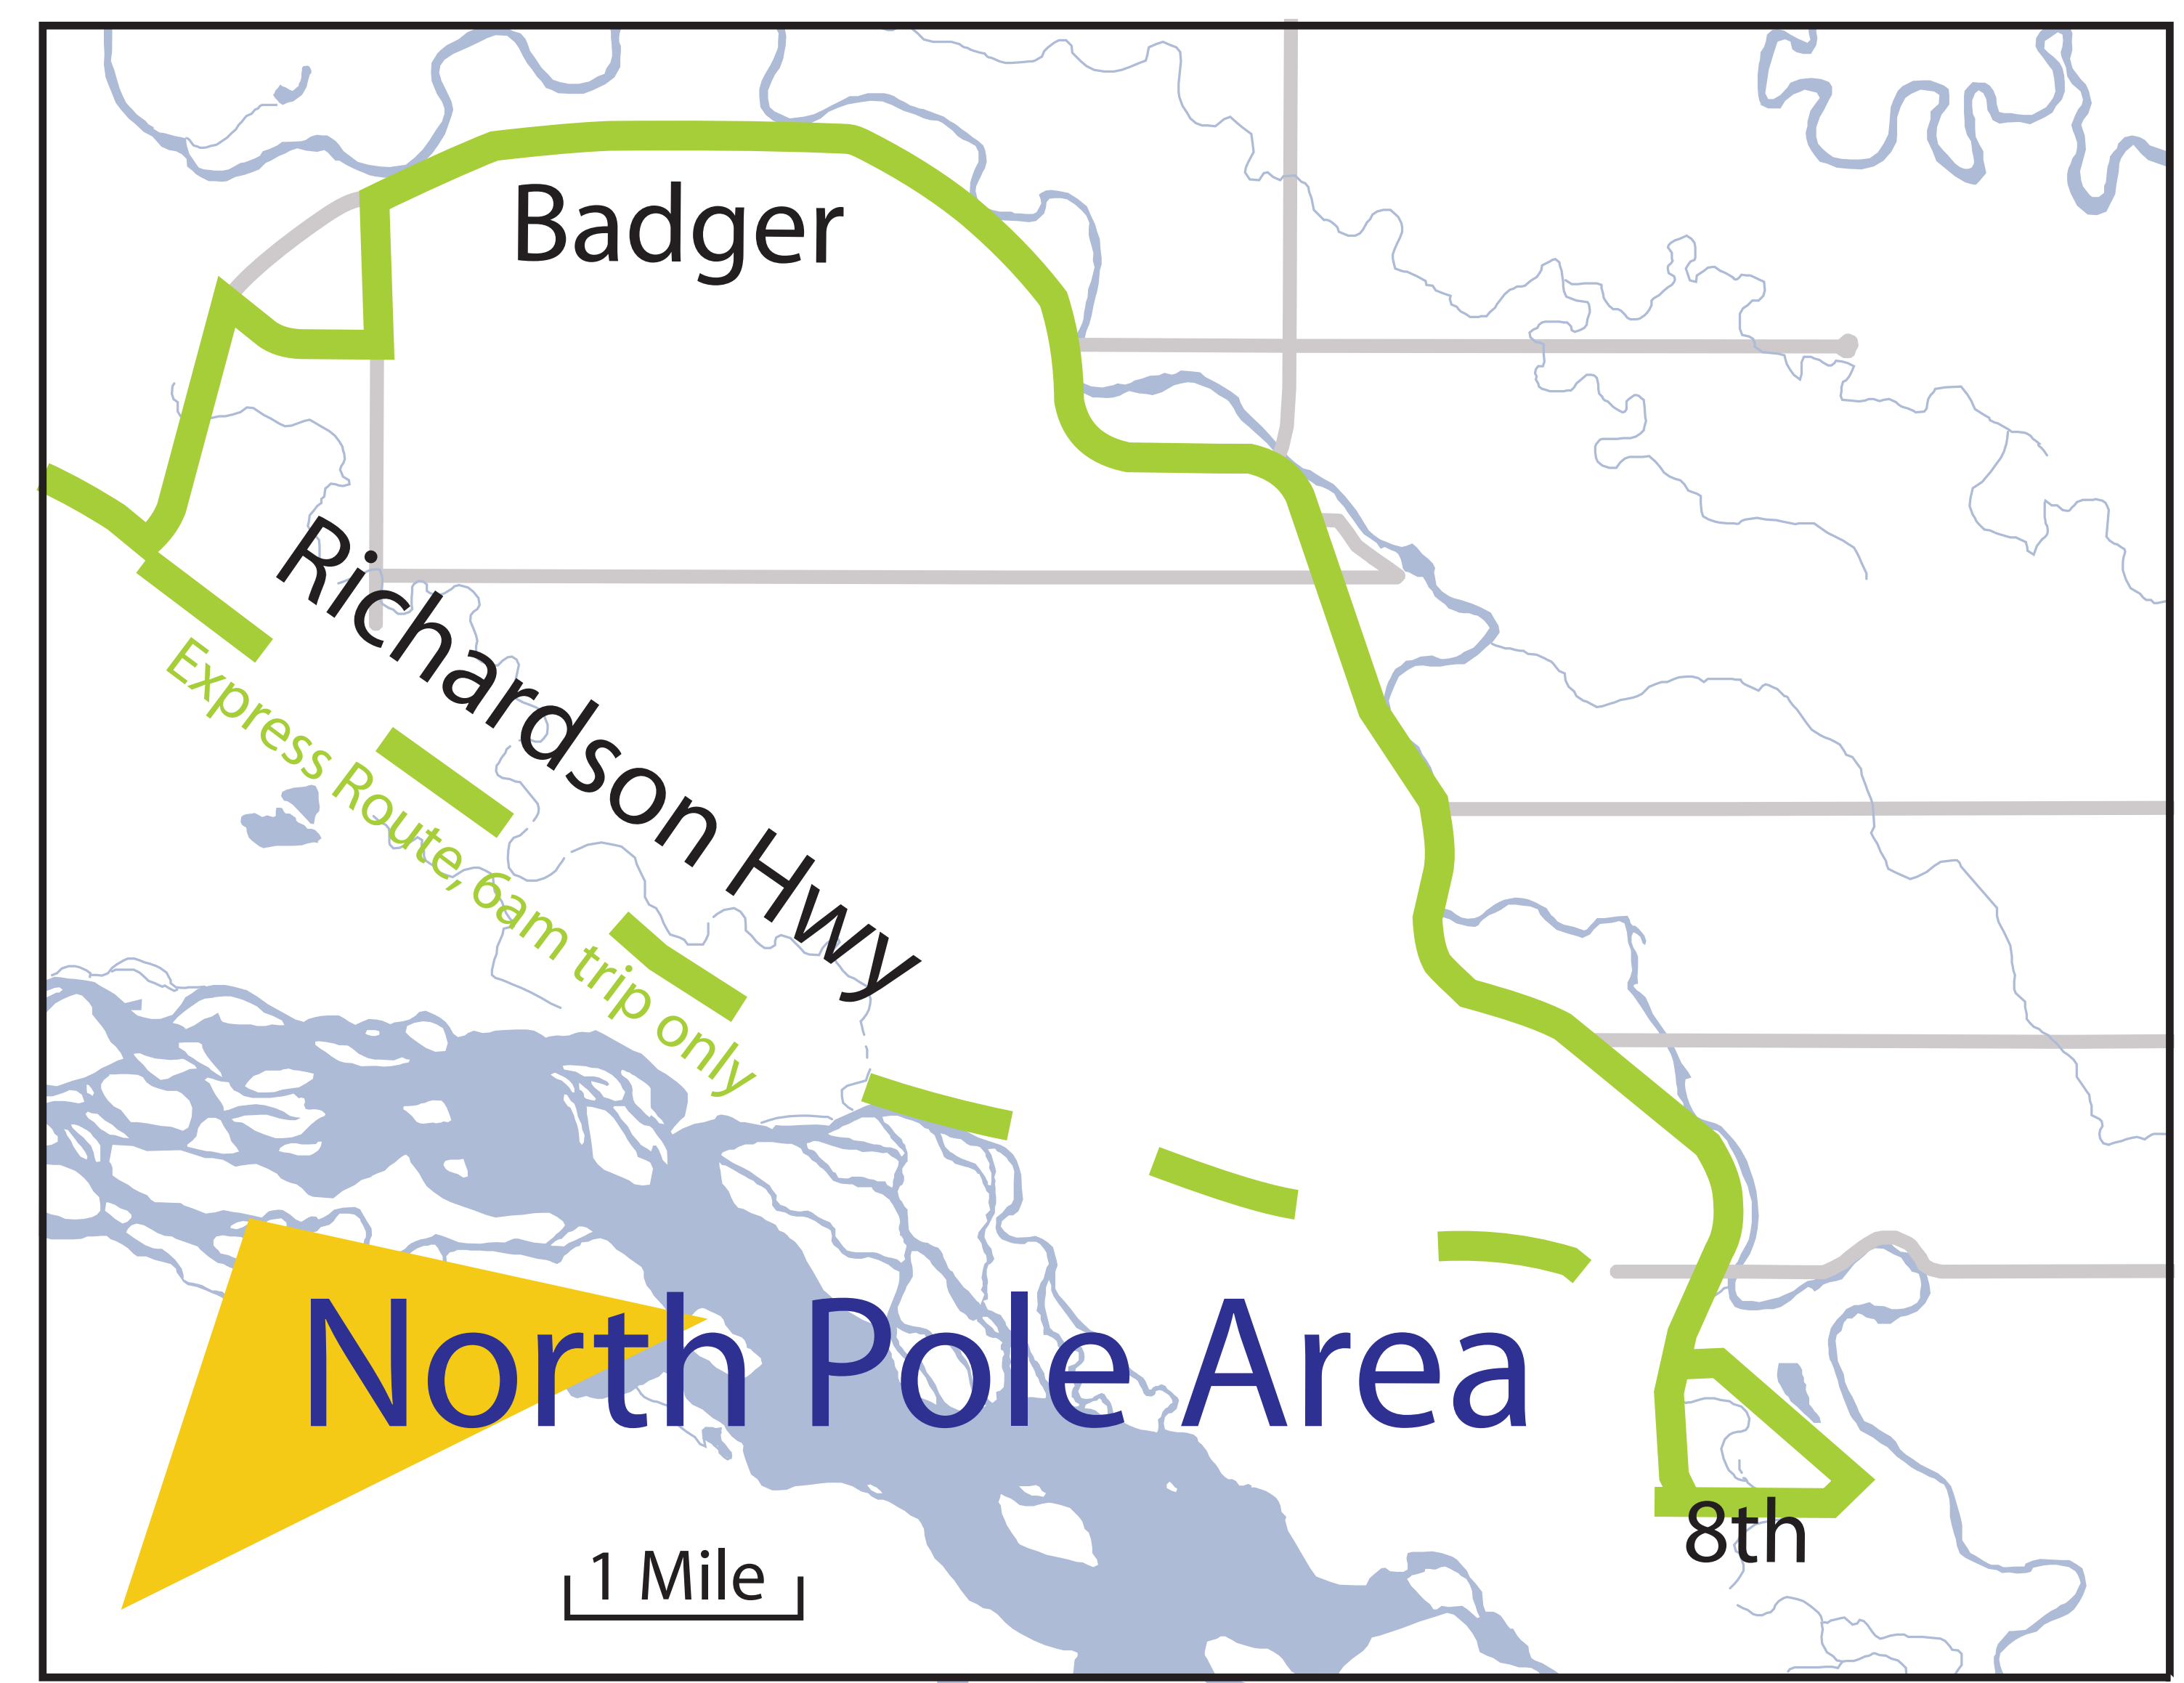

Where's My Bus?
MACS Real-Time Bus Tracking

MACS buses now have GPS units on board for you to track the location of your bus in real time. Log onto www.macstransit.com and look for the link.

1 Mile

- Blue Line
- Brown Line
- Green Line
- Grey Line
- Orange Line
- Purple Line
- Red Line
- Yellow Line

Fairbanks North Star Borough
Transportation Department
PO Box 71267, Fairbanks, AK 99707

(907) 459-1011
www.macstransit.com
macstransit@fnsb.gov

Fairbanks Area

North Pole Area

1 Mile

Fort Wainwright
Army Post

To North Pole

East Ramp Parking Lot #2